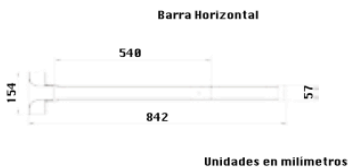

Color

Natural

Tipo Universal: Puede ser derecho o izquierdo

Unidades en milímetros